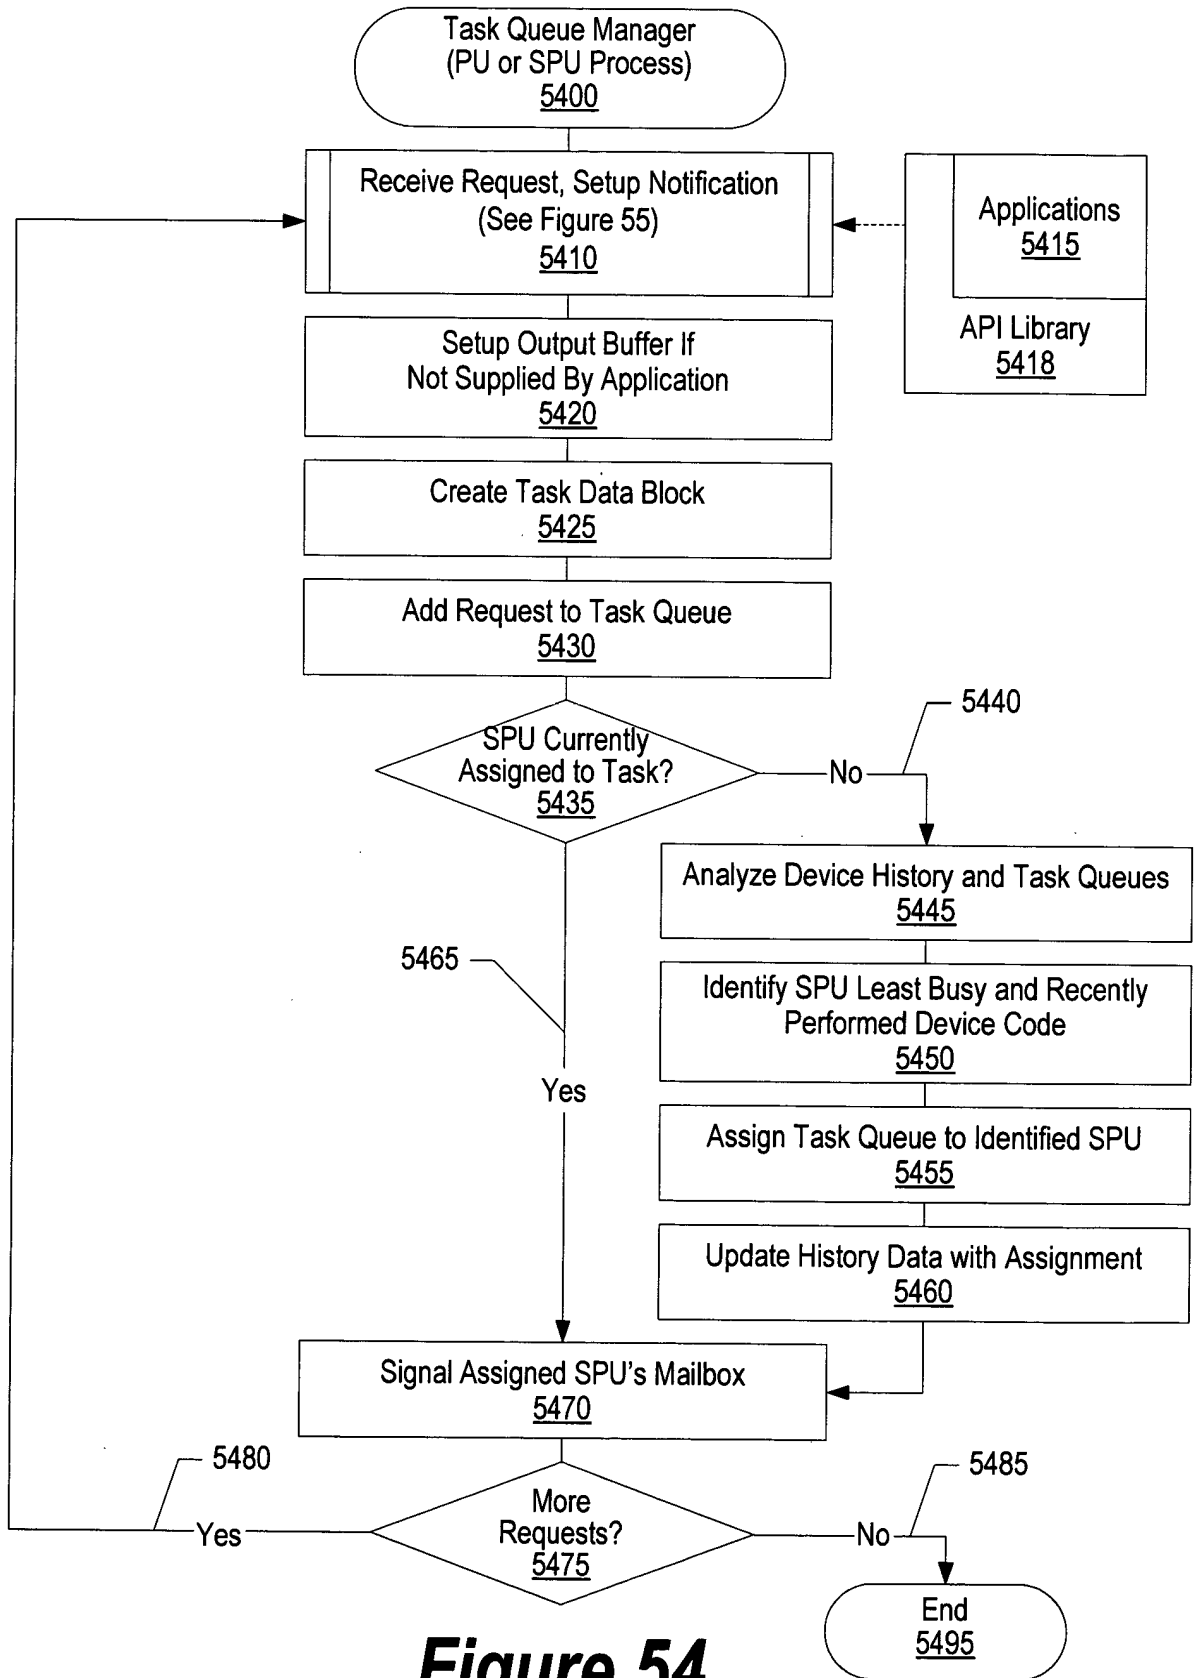

Figure 29

Figure 30

Figure 31

Figure 32

Figure 33

Figure 34

Memory Access Control Table

The diagram shows a table with 64 rows, indexed from 0 to 63. Each row contains four columns: 'Base', 'Size', 'Access Key', and 'Access Key Mask'. Callout 3504 points to the 'ID' column header. Callout 3506 points to the 'Base' column header. Callout 3508 points to the 'Size' column header. Callout 3510 points to the 'Access Key' column header. Callout 3512 points to the 'Access Key Mask' column header. Callout 3502 is an arrow pointing to the table structure.

Figure 47

Figure 48

Figure 49

Figure 50

51 / 60

Figure 51

52 / 60

Figure 52

Figure 53

Figure 54

Figure 55

Figure 57

Figure 58

Figure 59

Figure 60